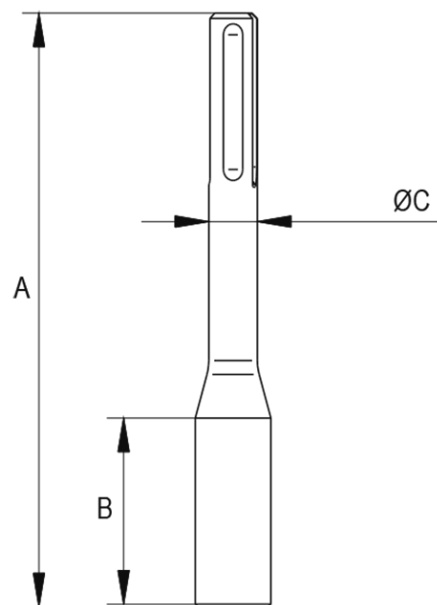

Sds max hammer insert for „elconomic” earthing rods

Cat. no.
94209899

Type
942098

Material
other

For driving down earth rods "Elconomic", using vibrating hammers. SDS- MAX fixing holder standard. Only direct use with header of earthing rod.

TYP	A	B	C
942098	220	70	Ø18