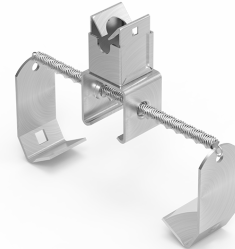

Universal ridge tile holder

Cat. no.
25910105

Type
259101

Material
(StSt V2A) stainless steel
V2A

To lead wire conductor on a roof tops covered in ceramic or steel sheet roof tiles. Flexible spring mounting to ridge tile, fits with majority of ridge tile types. Appropriate only for wire conductor with diameter 8 mm.

TYP	A	B	C	D
259101	140-400	55	48,5	26