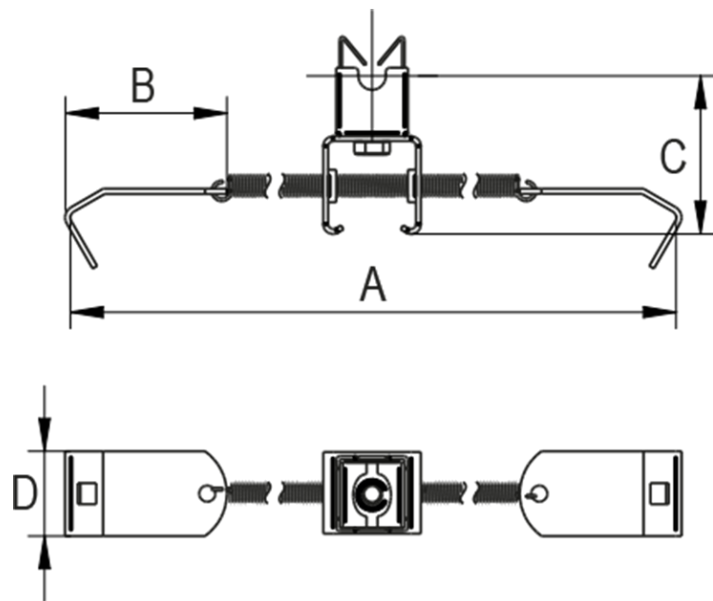

Universal ridge tile holder

Cat. no.
25910105

Type
259101

Material
(StSt V2A) stainless steel
V2A

To lead wire conductor on a roof tops covered in ceramic or steel sheet roof tiles. Flexible spring mounting to ridge tile, fits with majority of ridge tile types. Appropriate only for wire conductor with diameter 8 mm.

TYP	A	B	C	D
259101	140-400	55	48,5	26